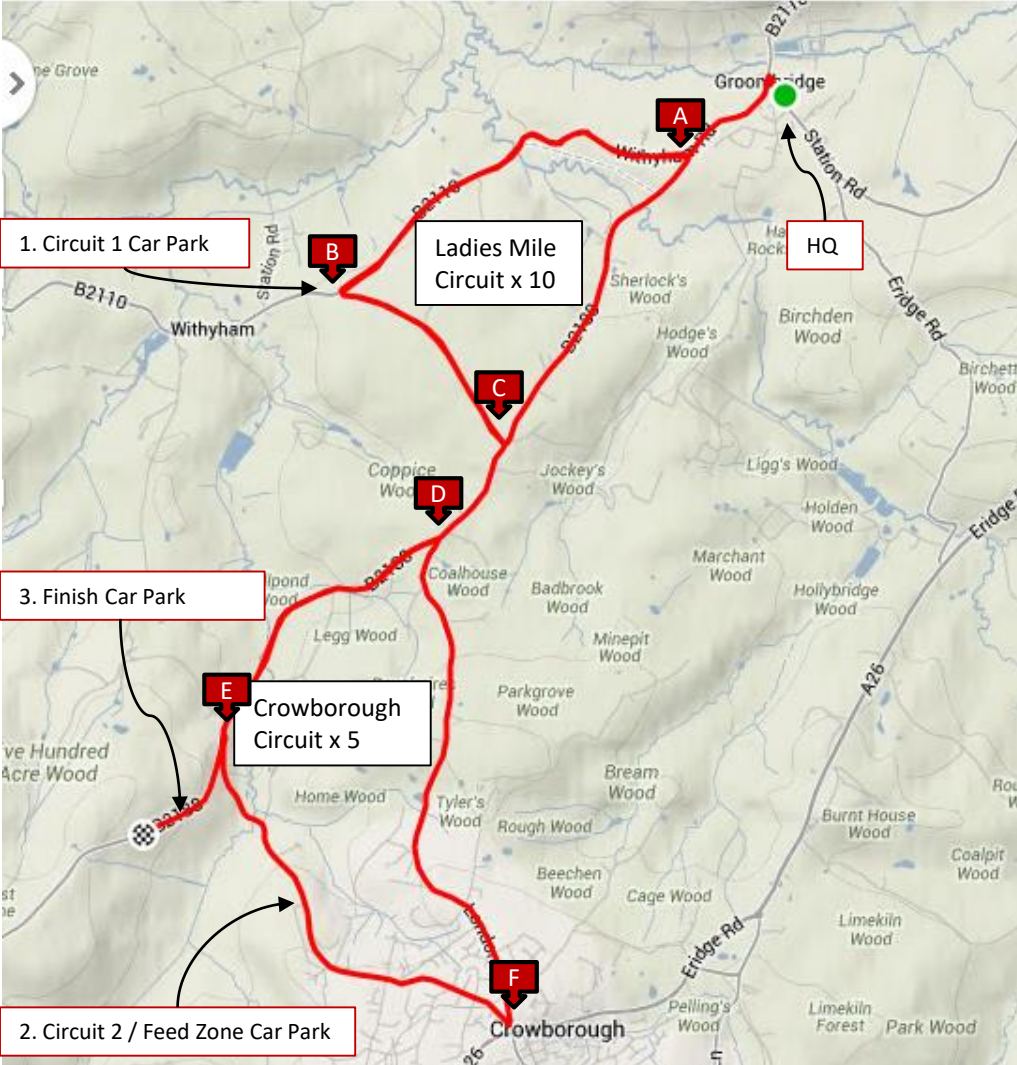

# Bec Road Race – Sunday 13<sup>th</sup> May 2018

## Route Card

Distance		Location	Lap Board Will Show	Notes
Miles	Km			
0	0.0	Deneutralised (Corner A)		
3	4.8	Ladies Mile (Corners C,A,B)	10	
7	11.3	End - Lap 1	9	
11	17.7	End - Lap 2	8	Shernfold Wood
15	24.1	End - Lap 3	7	
19	30.6	End - Lap 4	6	Clay's
23	37.0	End - Lap 5	5	
27	43.4	End - Lap 6	4	
31	49.9	End - Lap 7	3	Great Wood
35	56.3	End - Lap 8	2	
39	62.8	End - Lap 9	1	
43	69.2	End - Lap 10		Turn Right
44	70.8	Crowborough (Corner D,E,F)	5	Colegrave Wood
50	80.5	End - Lap 1	4	
55.5	89.3	End - Lap 2	3	
61	98.1	End - Lap 3	2	Frankham St
66.5	107	End - Lap 4	1	Bell
72	115.8	End - Lap 5	0	
74.5	120	Finish		