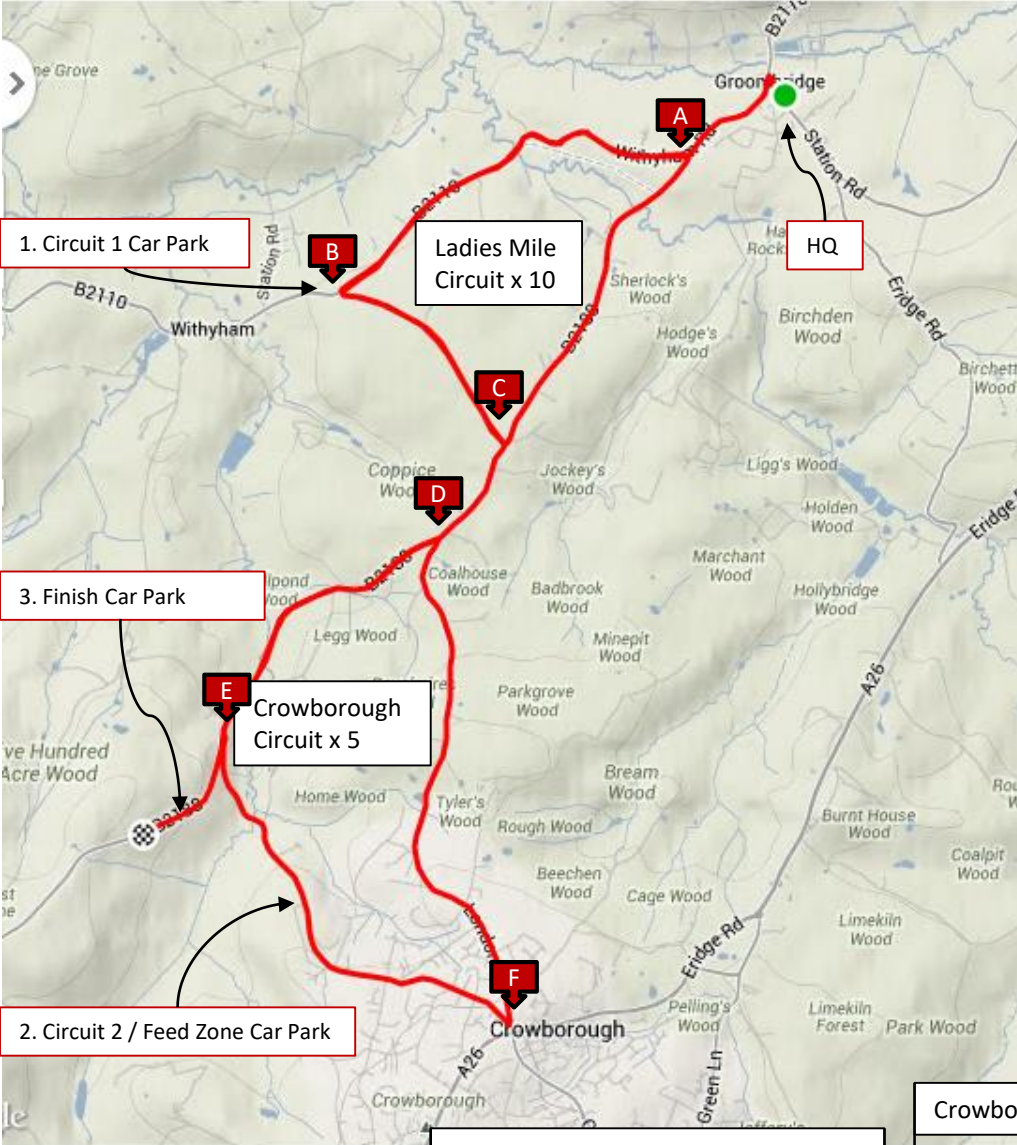

Bec Road Race – Sunday 7th May 2017

Route Card

Distance		Location	Lap Board Will Show	Notes
Miles	Km			
0	0.0	Deneutralised (Corner A)		
3	4.8	Ladies Mile (Corners C,A,B)	10	
7	11.3	End - Lap 1	9	
11	17.7	End - Lap 2	8	Shernfold Wood
15	24.1	End - Lap 3	7	
19	30.6	End - Lap 4	6	Clay's
23	37.0	End - Lap 5	5	
27	43.4	End - Lap 6	4	
31	49.9	End - Lap 7	3	Great Wood
35	56.3	End - Lap 8	2	
39	62.8	End - Lap 9	1	
43	69.2	End - Lap 10		Turn Right
44	70.8	Crowborough (Corner D,E,F)	5	
50	80.5	End - Lap 1	4	
55.5	89.3	End - Lap 2	3	
61	98.1	End - Lap 3	2	
66.5	107	End - Lap 4	1	Bell
72	115.8	End - Lap 5	0	
74.5	120	Finish		