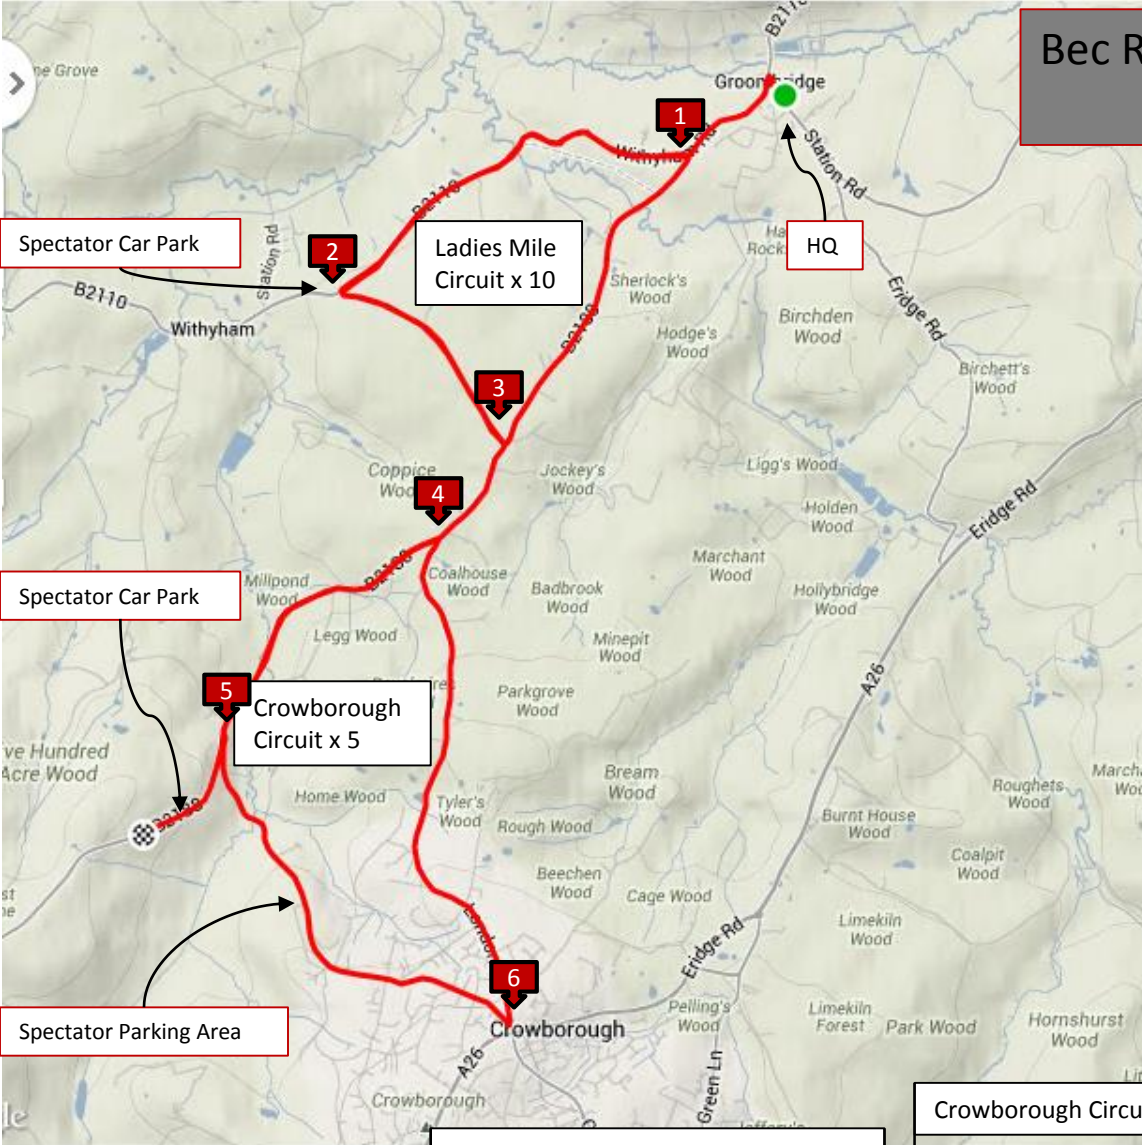

Bec Road Race – Sunday 10th May 2015

Route Card

Distance		Location	Lap Board Will Show	Notes
Miles	Km			
0	0.0	Deneutralised (Corner 1)		
3	4.8	Ladies Mile (Corners 3,1,2)	10	
7	11.3	End - Lap 1	9	
11	17.7	End - Lap 2	8	Shernfold Wood
15	24.1	End - Lap 3	7	
19	30.6	End - Lap 4	6	Clay's
23	37.0	End - Lap 5	5	
27	43.4	End - Lap 6	4	
31	49.9	End - Lap 7	3	Great Wood
35	56.3	End - Lap 8	2	
39	62.8	End - Lap 9	1	
43	69.2	End - Lap 10		Turn Right
44	70.8	Crowborough (Corner 4,5,6)	5	Colegrave Wood
50	80.5	End - Lap 1	4	
55.5	89.3	End - Lap 2	3	
61	98.1	End - Lap 3	2	Frankham
66.5	107	End - Lap 4	1	Bell
72	115.8	End - Lap 5	0	
74.5	120	Finish		