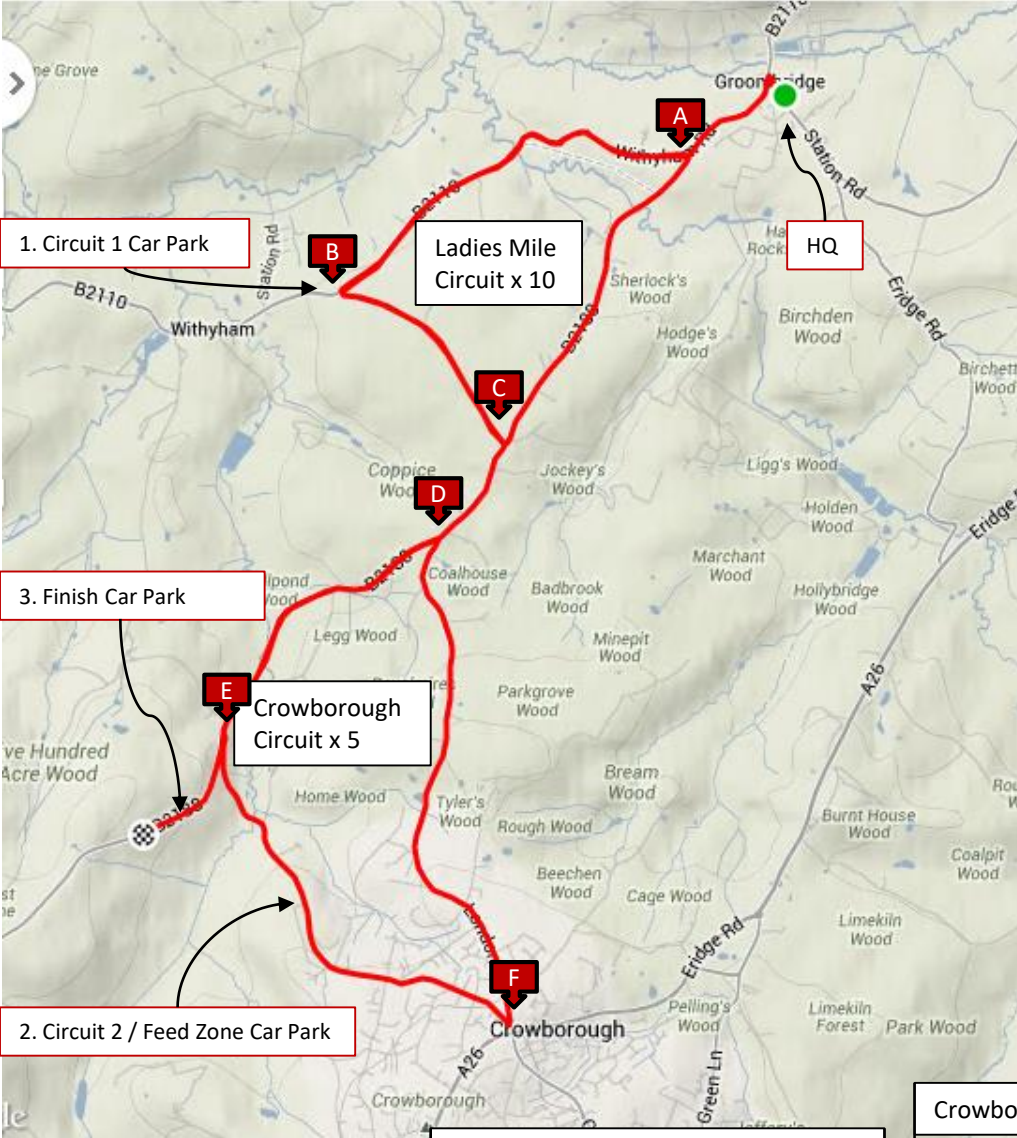

# Bec Road Race – Sunday 12<sup>th</sup> May 2019

## Route Card

Distance		Location	Lap Board Will Show	Notes
Miles	Km			
0	0.0	Deneutralised (Corner A)		
3	4.8	Ladies Mile (Corners C,A,B)	10	
7	11.3	End - Lap 1	9	
11	17.7	End - Lap 2	8	Shernfold Wood
15	24.1	End - Lap 3	7	
19	30.6	End - Lap 4	6	Clay's
23	37.0	End - Lap 5	5	
27	43.4	End - Lap 6	4	
31	49.9	End - Lap 7	3	Great Wood
35	56.3	End - Lap 8	2	
39	62.8	End - Lap 9	1	
43	69.2	End - Lap 10		Turn Right
44	70.8	Crowborough (Corner D,E,F)	5	
50	80.5	End - Lap 1	4	
55.5	89.3	End - Lap 2	3	
61	98.1	End - Lap 3	2	
66.5	107	End - Lap 4	1	Bell
72	115.8	End - Lap 5	0	
74.5	120	Finish		