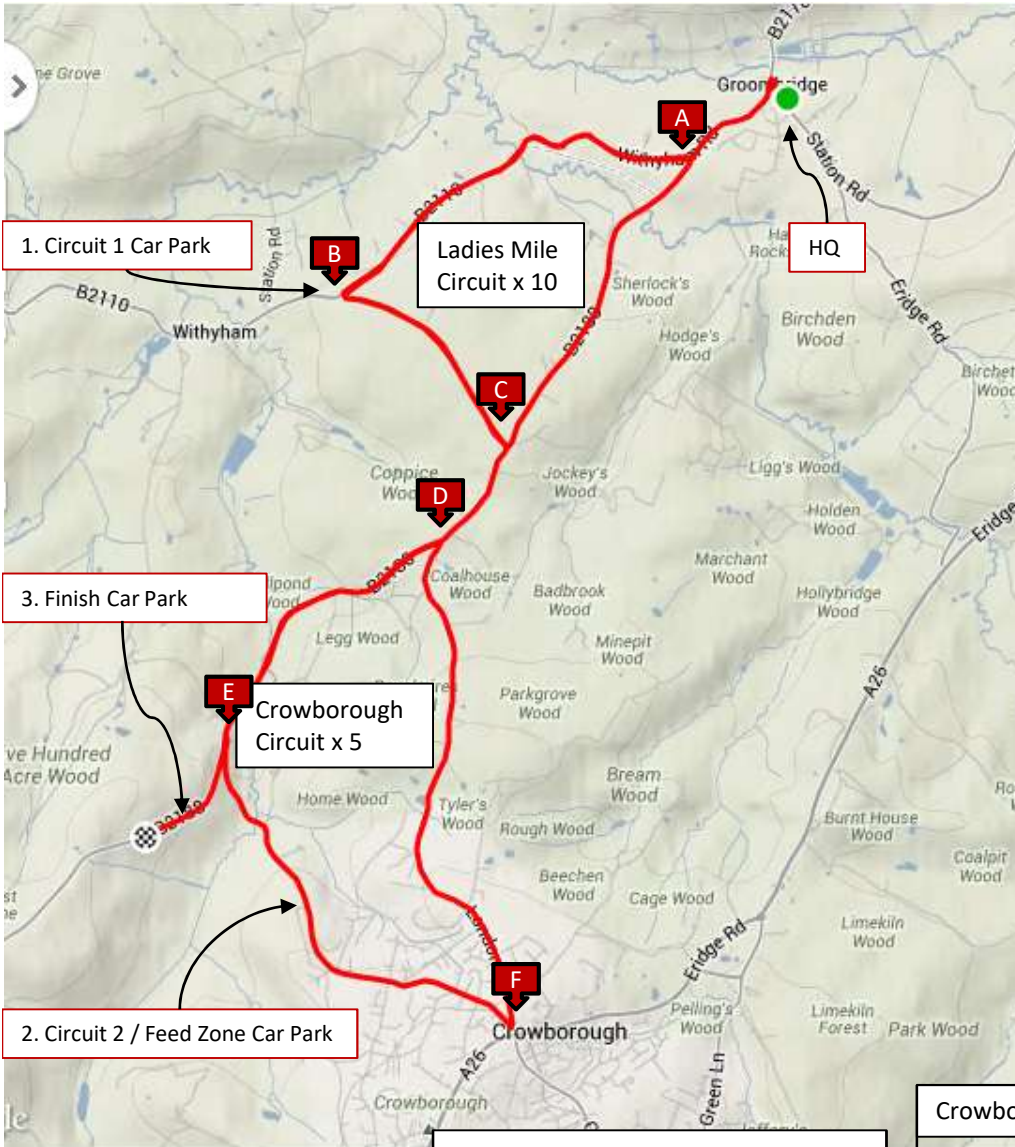

Bec Road Race – Sunday 12th May 2024

Route Card (HQ – Groombridge TN3 9QY)

Distance		Location	Lap Board Will Show	Notes
Miles	Km			
0	0.0	Deneutralised (Corner A)		
3	4.8	Ladies Mile (Corners C,A,B)	10	
7	11.3	End - Lap 1	9	
11	17.7	End - Lap 2	8	
15	24.1	End - Lap 3	7	
19	30.6	End - Lap 4	6	
23	37.0	End - Lap 5	5	
27	43.4	End - Lap 6	4	
31	49.9	End - Lap 7	3	
35	56.3	End - Lap 8	2	
39	62.8	End - Lap 9	1	
43	69.2	End - Lap 10		Turn Right
44	70.8	Crowborough (Corner D,E,F)	5	
50	80.5	End - Lap 1	4	
55.5	89.3	End - Lap 2	3	
61	98.1	End - Lap 3	2	
66.5	107	End - Lap 4	1	Bell
72	115.8	End - Lap 5	0	
74.5	120	Finish		