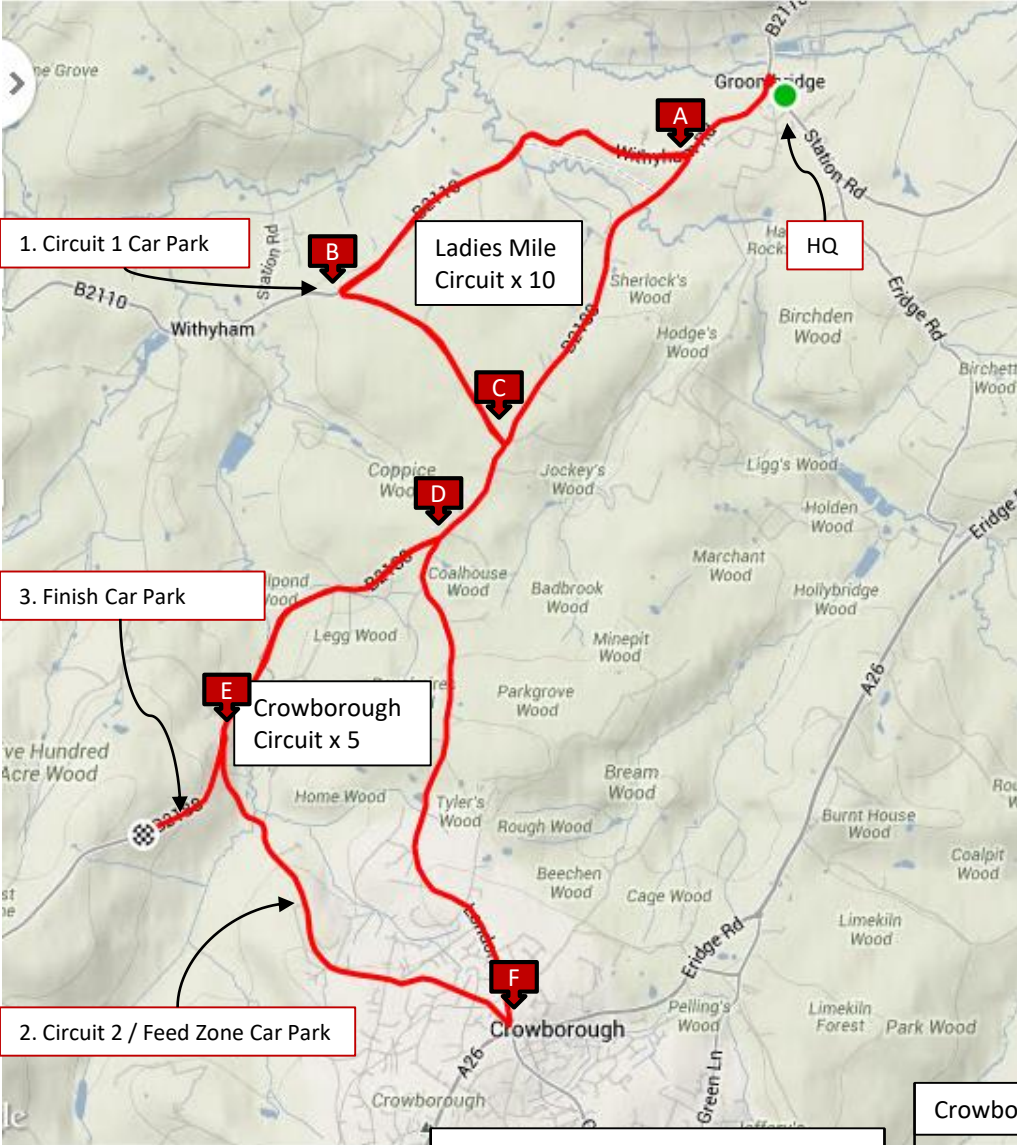

Bec Road Race – Sunday 8th May 2022

Route Card

Distance		Location	Lap Board Will Show	Notes
Miles	Km			
0	0.0	Deneutralised (Corner A)		
3	4.8	Ladies Mile (Corners C,A,B)	10	
7	11.3	End - Lap 1	9	
11	17.7	End - Lap 2	8	Shernfold Wood
15	24.1	End - Lap 3	7	
19	30.6	End - Lap 4	6	Clay's
23	37.0	End - Lap 5	5	
27	43.4	End - Lap 6	4	
31	49.9	End - Lap 7	3	Great Wood
35	56.3	End - Lap 8	2	
39	62.8	End - Lap 9	1	
43	69.2	End - Lap 10		Turn Right
44	70.8	Crowborough (Corner D,E,F)	5	
50	80.5	End - Lap 1	4	
55.5	89.3	End - Lap 2	3	
61	98.1	End - Lap 3	2	
66.5	107	End - Lap 4	1	Bell
72	115.8	End - Lap 5	0	
74.5	120	Finish		